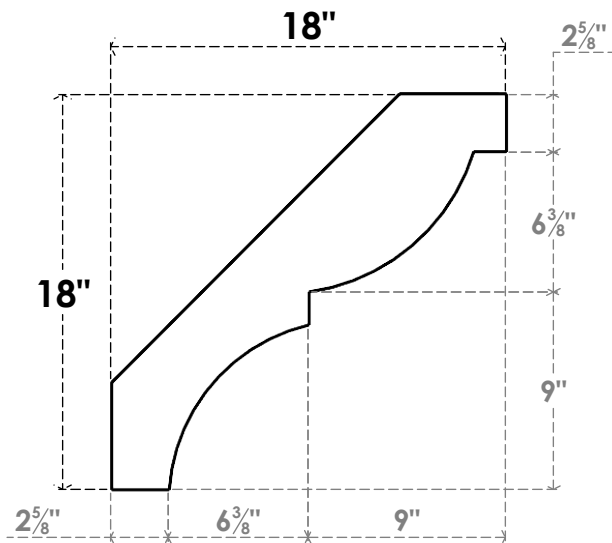

ITEM NUMBER: BRCPC050X18000X18000VAL

5"W X 18"D X 18"H VALENCIA ARCHITECTURAL GRADE PVC CLOSED BRACE

SIDE PROFILE

FRONT PROFILE

ISOMETRIC

EKENA MILLWORK
2300 WEST MAIN ST.
CLARKSVILLE, TX 75426
TOLL FREE: 866-607-0453
WWW.EKENAMILLWORK.COM