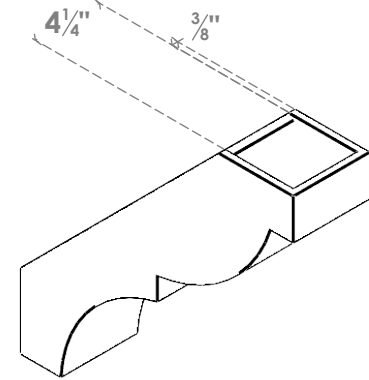

ITEM NUMBER: BRCPC050X18000X18000VAL

5"W X 18"D X 18"H VALENCIA ARCHITECTURAL GRADE PVC CLOSED BRACE

SIDE PROFILE

FRONT PROFILE

ISOMETRIC

EKENA MILLWORK
2300 WEST MAIN ST.
CLARKSVILLE, TX 75426
TOLL FREE: 866-607-0453
WWW.EKENAMILLWORK.COM