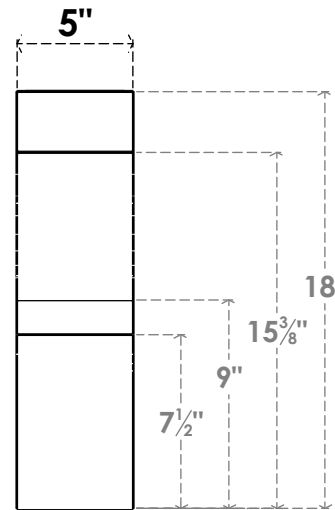

ITEM NUMBER: BRCPC050X18000X18000VAL

5"W X 18"D X 18"H VALENCIA ARCHITECTURAL GRADE PVC CLOSED BRACE

SIDE PROFILE

FRONT PROFILE

ISOMETRIC

EKENA MILLWORK
2300 WEST MAIN ST.
CLARKSVILLE, TX 75426
TOLL FREE: 866-607-0453
WWW.EKENAMILLWORK.COM